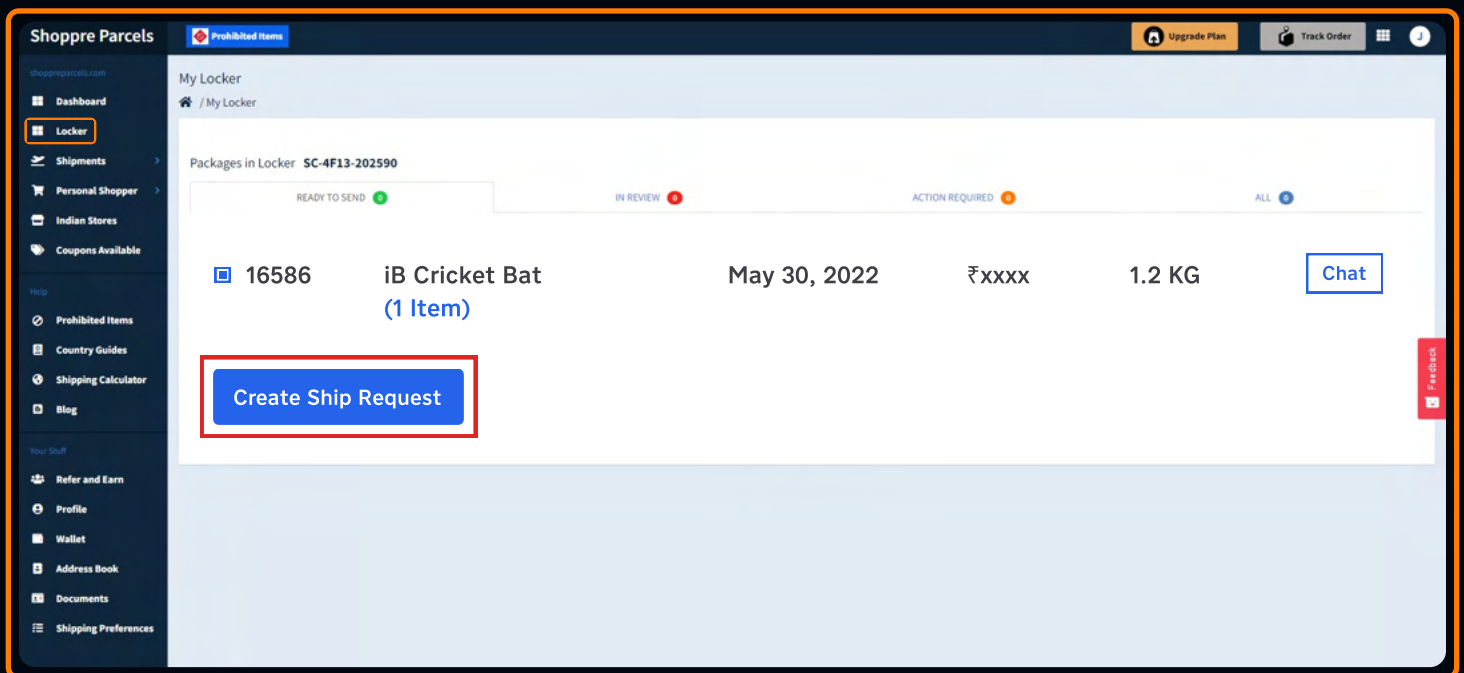

Step-3: Raise a **Shipping Request**

1. Once your order is successfully delivered to your Indian Virtual Address (a Shoppre Warehouse), it will be reflected on your Shoppre dashboard in 24-36 hours. You will receive an email notification as well.

2. Open the **Locker** tab. Select the package and create a ship request. Shoppre takes 24-36 hours to send a payment link.

The shipping cost is calculated based on the actual or volumetric weight, whichever is higher.

3. After you make the payment, Shoppre will deliver the iB Cricket bat to your Address.