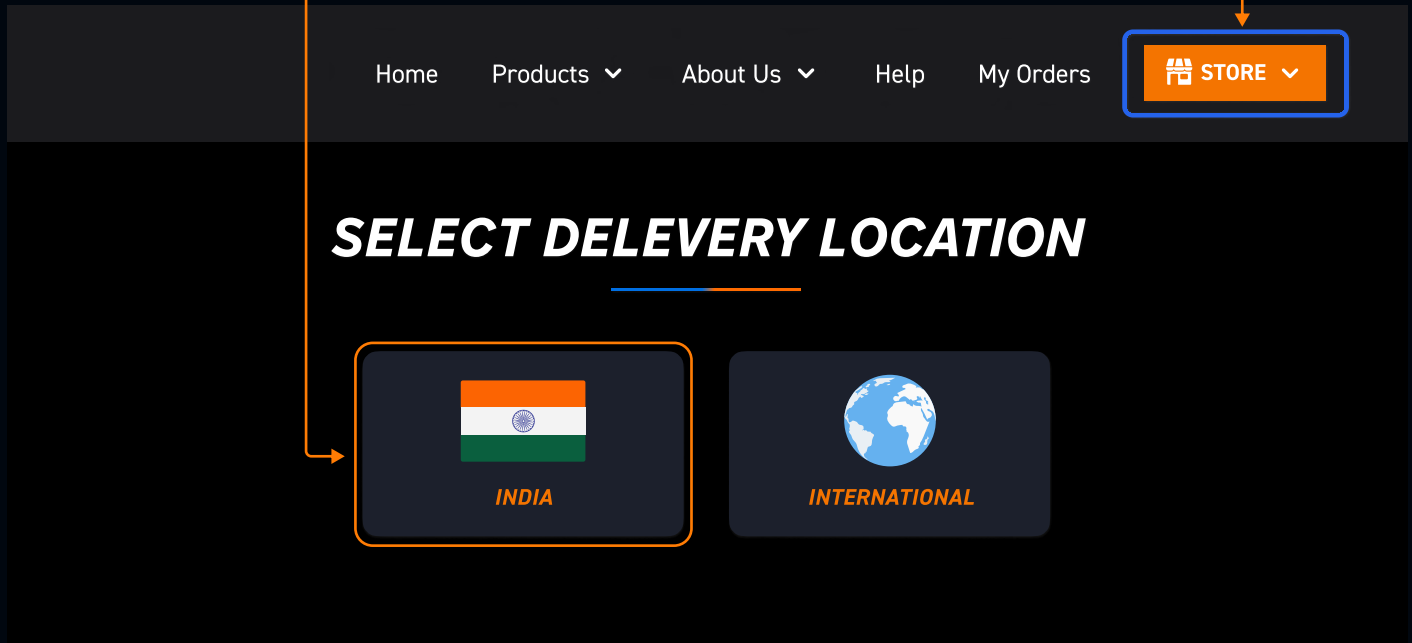

Step-2: Purchase Bat from the **iB Cricket website**

1. Open <https://ib.cricket/>. Click the **Store** button and Select **"India"** Tab