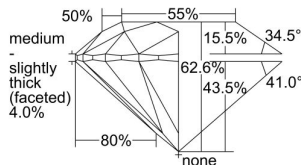

GIA®

FACSIMILE

GIA REPORT 1225266534

Verify this report at gia.edu

GIA DIAMOND DOSSIER®

April 06, 2016
GIA Report Number 1225266534
Shape and Cutting Style ..... Round Brilliant
Measurements ..... 5.23 - 5.27 x 3.29 mm

GRADING RESULTS

Carat Weight ..... 0.55 carat
Color Grade ..... E
Clarity Grade S11
Cut Grade ..... Excellent

ADDITIONAL GRADING INFORMATION

Polish ..... Excellent
Symmetry ..... Excellent
Fluorescence ..... Medium Blue
Clarity Characteristics ..... Cloud, Crystal
Inscription(s): GIA 1225266534

PROPORTIONS

Profile to actual proportions

GRADING SCALES

GIA COLOR SCALE

COLORLESS	D
	E
	F
	G
	H
	I
	J
NEAR COLORLESS	K
	L
Faint	M
	N
	O
	P
Very Light	Q
	R
	S
	T
	U
	V
Light	W
	X
	Y
	Z

GIA CLARITY SCALE

FLAWLESS	VERY VERY SLIGHTLY INCLUDED	VVS₁	VVS₂	VS₁	VS₂	S1₁	S1₂	I₁	I₂	I₃	
											INTERNAL FLAWLESS

GIA CUT SCALE

EXCELLENT
VERY GOOD
GOOD
FAIR
POOR