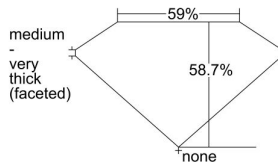

GIA®

FACSIMILE

GIA REPORT 2185646026

Verify this report at gia.edu

GIA DIAMOND DOSSIER®

August 02, 2017
GIA Report Number 2185646026
Shape and Cutting Style ..... Heart Brilliant
Measurements ..... 4.58 x 5.50 x 3.23 mm

GRADING RESULTS

Carat Weight ..... 0.47 carat
Color Grade ..... F
Clarity Grade VS2

ADDITIONAL GRADING INFORMATION

Polish ..... Excellent
Symmetry ..... Very Good
Fluorescence ..... None
Clarity Characteristics ..... Feather, Crystal
Inscription(s): GIA 2185646026

PROPORTIONS

Profile not to actual proportions

GRADING SCALES

GIA COLOR SCALE		GIA CLARITY SCALE		
NEAR COLORLESS	D	VERY VERY SLIGHTLY INCLUDED	FLAWLESS	
	E		INTERNALLY FLAWLESS	
	F	VERY SLIGHTLY INCLUDED	VVS₁	
	G		VVS₂	
	H	SLIGHTLY INCLUDED	VS₁	
	I		VS₂	
	J	INCLUDED	SI₁	
	K		SI₂	
	FAINT	L	INCLUDED	I₁
		M		I₂
N		I₃		
VERY LIGHT		O		
		P		
		Q		
		R		
		S		
	T			
LIGHT	U			
	V			
	W			
	X			
	Y			
	Z