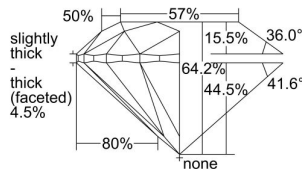

GIA®

FACSIMILE

GIA REPORT 2237173172

Verify this report at gia.edu

GIA DIAMOND DOSSIER®

July 11, 2016
GIA Report Number 2237173172
Shape and Cutting Style ..... Round Brilliant
Measurements ..... 6.06 - 6.11 x 3.91 mm

GRADING RESULTS

Carat Weight ..... 0.90 carat
Color Grade ..... J
Clarity Grade S11
Cut Grade ..... Very Good

ADDITIONAL GRADING INFORMATION

Polish ..... Excellent
Symmetry ..... Excellent
Fluorescence ..... None
Clarity Characteristics ..... Cloud, Feather, Crystal
Inscription(s): GIA 2237173172

PROPORTIONS

Profile to actual proportions