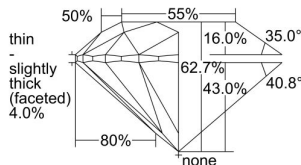

GIA®

FACSIMILE

GIA REPORT 2246425632

Verify this report at gia.edu

GIA DIAMOND DOSSIER®

December 12, 2016
GIA Report Number 2246425632
Shape and Cutting Style ..... Round Brilliant
Measurements ..... 5.78 - 5.82 x 3.63 mm

GRADING RESULTS

Carat Weight ..... 0.75 carat
Color Grade ..... K
Clarity Grade S11
Cut Grade ..... Excellent

ADDITIONAL GRADING INFORMATION

Polish ..... Excellent
Symmetry ..... Excellent
Fluorescence ..... None
Clarity Characteristics ..... Crystal, Feather, Cloud
Inscription(s): GIA 2246425632

PROPORTIONS

Profile to actual proportions