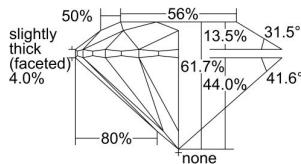

GIA®

FACSIMILE

GIA REPORT 2257743476

Verify this report at gia.edu

GIA DIAMOND DOSSIER®

May 11, 2017
GIA Report Number 2257743476
Shape and Cutting Style ..... Round Brilliant
Measurements ..... 5.42 - 5.45 x 3.35 mm

GRADING RESULTS

Carat Weight ..... 0.60 carat
Color Grade ..... F
Clarity Grade SI2
Cut Grade ..... Excellent

ADDITIONAL GRADING INFORMATION

Polish ..... Excellent
Symmetry ..... Excellent
Fluorescence ..... None
Clarity Characteristics ..... Crystal, Feather
Inscription(s): GIA 2257743476

PROPORTIONS

Profile to actual proportions

GRADING SCALES

GIA COLOR SCALE	GIA CLARITY SCALE	GIA CUT SCALE	
D	FLAWLESS	EXCELLENT	
E	INTERNALLY FLAWLESS		
F		VVS₁	VERY GOOD
G	VVS₂		
H	VS₁	GOOD	
I	VS₂		
J	SI₁	FAIR	
K	SI₂		
L	I₁	POOR	
M			
N			
O	I₂		
P			
Q			
R	I₃		
S			
T			
U			
V			
W			
X			
Y			
Z