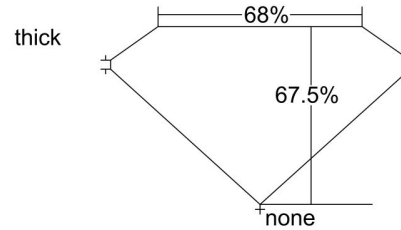

**GIA DIAMOND GRADING REPORT**

April 07, 2017  
 GIA Report Number ..... 5181296958  
 Shape and Cutting Style ..... Cut-Cornered Rectangular  
 Modified Brilliant  
 Measurements ..... 7.00 x 5.46 x 3.69 mm

**GRADING RESULTS**

Carat Weight ..... 1.20 carat  
 Color Grade ..... H  
 Clarity Grade ..... VS2

**ADDITIONAL GRADING INFORMATION**

Polish ..... Excellent  
 Symmetry ..... Excellent  
 Fluorescence ..... None  
 Inscription(s): GIA 5181296958

**PROPORTIONS**

Profile not to actual proportions

**CLARITY CHARACTERISTICS**

**KEY TO SYMBOLS\***
 Feather

**GRADING SCALES**

GIA COLOR SCALE		GIA CLARITY SCALE	
COLORLESS	D	VERY VERY SLIGHTLY INCLUDED	FLAWLESS
	E		INTERNALLY FLAWLESS
	F		VVS <sub>1</sub>
NEAR COLORLESS	G	VERY SLIGHTLY INCLUDED	VVS <sub>2</sub>
	H		VS <sub>1</sub>
	I		VS <sub>2</sub>
FANT	J	SLIGHTLY INCLUDED	SI <sub>1</sub>
	K		SI <sub>2</sub>
	L		I <sub>1</sub>
VERY LIGHT	M	INCLUDED	I <sub>2</sub>
	N		I <sub>3</sub>
	O		
LIGHT	P		
	Q		
	R		
	S		
	T		
	U		
	V		
	W		
	X		
	Y		
Z			