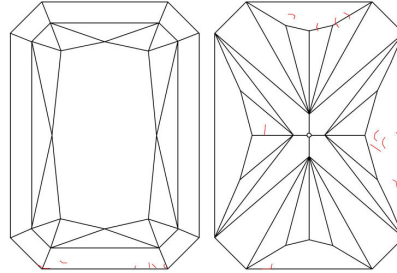

**GIA DIAMOND GRADING REPORT**

April 07, 2017  
 GIA Report Number ..... 5181296958  
 Shape and Cutting Style ..... Cut-Cornered Rectangular  
 Modified Brilliant  
 Measurements ..... 7.00 x 5.46 x 3.69 mm

**GRADING RESULTS**

Carat Weight ..... 1.20 carat  
 Color Grade ..... H  
 Clarity Grade ..... VS2

**ADDITIONAL GRADING INFORMATION**

Polish ..... Excellent  
 Symmetry ..... Excellent  
 Fluorescence ..... None  
 Inscription(s): GIA 5181296958

**PROPORTIONS**

Profile not to actual proportions

**CLARITY CHARACTERISTICS**

**KEY TO SYMBOLS\***
 Feather

**GRADING SCALES**

GIA COLOR SCALE		GIA CLARITY SCALE	
COLORLESS	D	VERY VERY SLIGHTLY INCLUDED	FLAWLESS
	E		INTERNALLY FLAWLESS
	F		VVS <sub>1</sub>
NEAR COLORLESS	G	VERY SLIGHTLY INCLUDED	VVS <sub>2</sub>
	H		VS <sub>1</sub>
	I		VS <sub>2</sub>
FANT	J	SLIGHTLY INCLUDED	SI <sub>1</sub>
	K		SI <sub>2</sub>
	L		I <sub>1</sub>
VERY LIGHT	M	INCLUDED	I <sub>2</sub>
	N		I <sub>3</sub>
	O		
LIGHT	P		
	Q		
	R		
	S		
	T		
	U		
	V		
	W		
	X		
	Y		
Z			