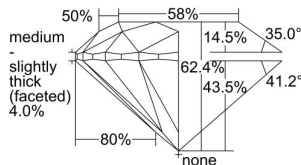

GIA®

FACSIMILE

GIA REPORT

5182338326

Verify this report at gia.edu

GIA DIAMOND DOSSIER®

April 21, 2017

GIA Report Number 5182338326

Shape and Cutting Style ..... Round Brilliant

Measurements ..... 5.77 - 5.78 x 3.60 mm

GRADING RESULTS

Carat Weight ..... 0.74 carat

Color Grade I

Clarity Grade VVS1

Cut Grade ..... Excellent

ADDITIONAL GRADING INFORMATION

Polish ..... Excellent

Symmetry ..... Excellent

Fluorescence ..... None

Clarity Characteristics ..... Feather

Inscription(s): GIA 5182338326

PROPORTIONS

Profile to actual proportions

GRADING SCALES

GIA COLOR SCALE

COLORED	D
	E
	F
	G
	H
	I
	J
NEAR COLORLESS	K
	L
	M
	N
	O
	P
	Q
	R
	S
	T
	U
	V
	W
	X
	Y
	Z

GIA CLARITY SCALE

FLAWLESS	VERY VERY SLIGHTLY INCLUDED	VVS₁	VVS₂	VS₁	VS₂	SI₁	SI₂	I₁	I₂	I₃	
											INTERNALLY FLAWLESS

GIA CUT SCALE

EXCELLENT
VERY GOOD
GOOD
FAIR
POOR