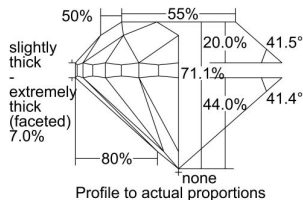

GIA®

FACSIMILE

GIA REPORT 6211305634

Verify this report at gia.edu

GIA DIAMOND DOSSIER®

December 17, 2015
GIA Report Number 6211305634
Shape and Cutting Style ..... Round Brilliant
Measurements ..... 5.72 - 5.77 x 4.08 mm

GRADING RESULTS

Carat Weight ..... 0.90 carat
Color Grade ..... F
Clarity Grade VS1
Cut Grade ..... Fair

ADDITIONAL GRADING INFORMATION

Polish ..... Very Good
Symmetry ..... Excellent
Fluorescence ..... Medium Blue
Clarity Characteristics.. Indented Natural, Cloud, Needle, Pinpoint
Inscription(s): GIA 6211305634

PROPORTIONS

GRADING SCALES

GIA COLOR SCALE

COLORLESS	D
	E
	F
	G
	H
	I
	J
NEAR COLORLESS	K
	L
FAIN	M
	N
	O
	P
	R
	S
	T
	U
	V
	W
	X
	Y
LIGHT	Z

GIA CLARITY SCALE

VERY VERY SLIGHTLY INCLUDED	FLAWLESS
	INTERNALLY FLAWLESS
VERY SLIGHTLY INCLUDED	VVS₁
	VVS₂
SLIGHTLY INCLUDED	VS₁
	VS₂
INCLUDED	SI₁
	SI₂
	I₁
	I₂
	I₃

GIA CUT SCALE

EXCELLENT
VERY GOOD
GOOD
FAIR
POOR