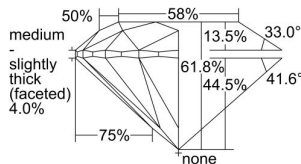

GIA®

FACSIMILE

GIA REPORT 6251359632

Verify this report at gia.edu

GIA DIAMOND DOSSIER®

March 27, 2017
GIA Report Number 6251359632
Shape and Cutting Style ..... Round Brilliant
Measurements ..... 5.68 - 5.72 x 3.52 mm

GRADING RESULTS

Carat Weight ..... 0.70 carat
Color Grade ..... H
Clarity Grade VVS2
Cut Grade ..... Excellent

ADDITIONAL GRADING INFORMATION

Polish ..... Excellent
Symmetry ..... Excellent
Fluorescence ..... None
Clarity Characteristics ..... Feather, Cloud, Pinpoint
Inscription(s): GIA 6251359632

PROPORTIONS

Profile to actual proportions

GRADING SCALES

GIA COLOR SCALE	GIA CLARITY SCALE	GIA CUT SCALE	
D	FLAWLESS	EXCELLENT	
E	INTERNALLY FLAWLESS		
F		VVS₁	VERY GOOD
G	VVS₂		
H	VS₁	GOOD	
I	VS₂		
J	SI₁	FAIR	
K	SI₂		
L	I₁	POOR	
M	I₂		
N	I₃		
O			
P			
Q			
R			
S			
T			
U			
V			
W			
X			
Y			
Z