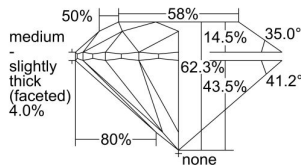

GIA®

FACSIMILE

GIA REPORT 6255479545

Verify this report at gia.edu

GIA DIAMOND DOSSIER®

April 10, 2017
GIA Report Number 6255479545
Shape and Cutting Style ..... Round Brilliant
Measurements ..... 5.36 - 5.40 x 3.35 mm

GRADING RESULTS

Carat Weight ..... 0.60 carat
Color Grade ..... E
Clarity Grade VS1
Cut Grade ..... Excellent

ADDITIONAL GRADING INFORMATION

Polish ..... Excellent
Symmetry ..... Excellent
Fluorescence ..... None
Clarity Characteristics ..... Crystal, Pinpoint
Inscription(s): GIA 6255479545

PROPORTIONS

Profile to actual proportions

GRADING SCALES

GIA COLOR SCALE	GIA CLARITY SCALE	GIA CUT SCALE	
D	FLAWLESS	EXCELLENT	
E	INTERNALLY FLAWLESS		
F		VVS₁	VERY GOOD
G	VVS₂		
H	VS₁	GOOD	
I	VS₂		
J	SI₁	FAIR	
K	SI₂		
L	I₁	POOR	
M	I₂		
N	I₃		
O			
P			
Q			
R			
S			
T			
U			
V			
W			
X			
Y			
Z