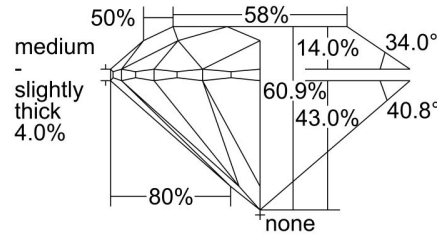

GIA DIAMOND GRADING REPORT

 November 18, 2016
 GIA Report Number 7241243561
 Shape and Cutting Style Round Brilliant
 Measurements 8.29 - 8.31 x 5.06 mm

GRADING RESULTS

 Carat Weight 2.15 carat
 Color Grade L
 Clarity Grade VS1
 Cut Grade Excellent

ADDITIONAL GRADING INFORMATION

 Polish Excellent
 Symmetry Excellent
 Fluorescence None
 Inscription(s): GIA 7241243561
Comments: Pinpoints are not shown.

PROPORTIONS

Profile to actual proportions

CLARITY CHARACTERISTICS

KEY TO SYMBOLS*

-  Cloud
-  Crystal
-  Needle

* Red symbols denote internal characteristics (inclusions). Green or black symbols denote external characteristics (blemishes). Diagram is an approximate representation of the diamond, and symbols shown indicate type, position, and approximate size of clarity characteristics. All clarity characteristics may not be shown. Details of finish are not shown.