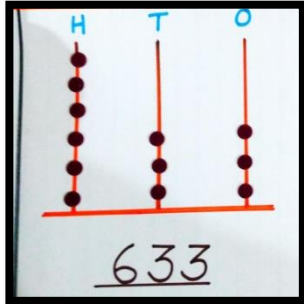

SHALINI CONVENT SCHOOL

HOMEWORK

CLASS – 2

DATE – 24.04.2021

SUBJECT - MATHEMATICS

TOPIC – SHOW THE NUMBERS ON THE ABACUS

Note – Do this homework in your Math copy with the respective date.

I. Draw the abacus neatly and show the numbers on the abacus. Use “Bindies” to show the numbers. Examples are provided for your guidance.

Examples:

1.

421

2.

540

3.

651

4.