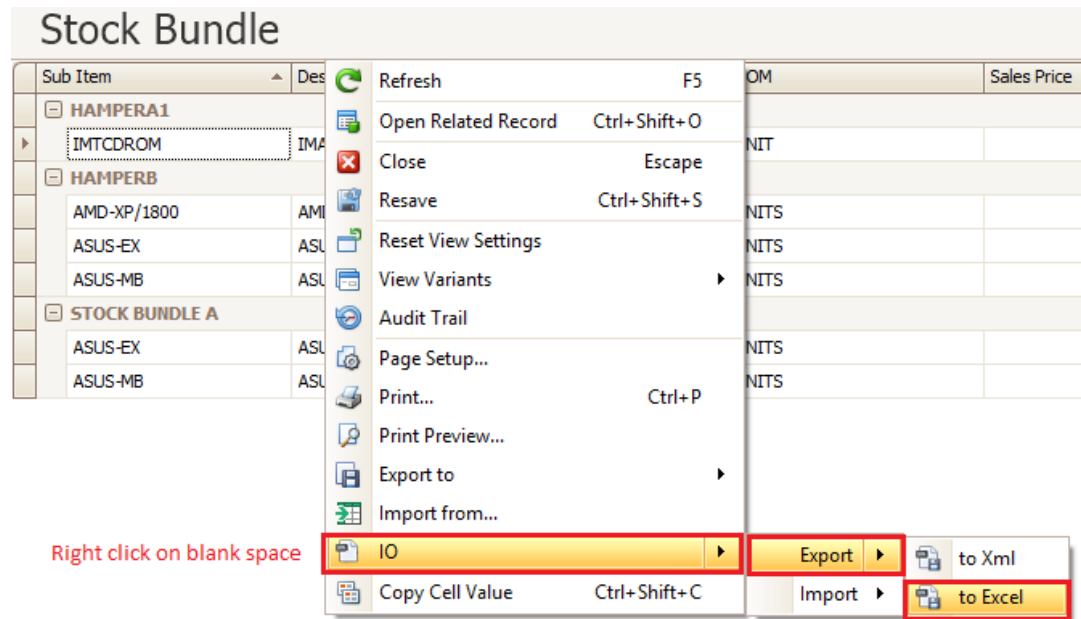

4. Right click on blank space
5. Select IO > Export > to Excel