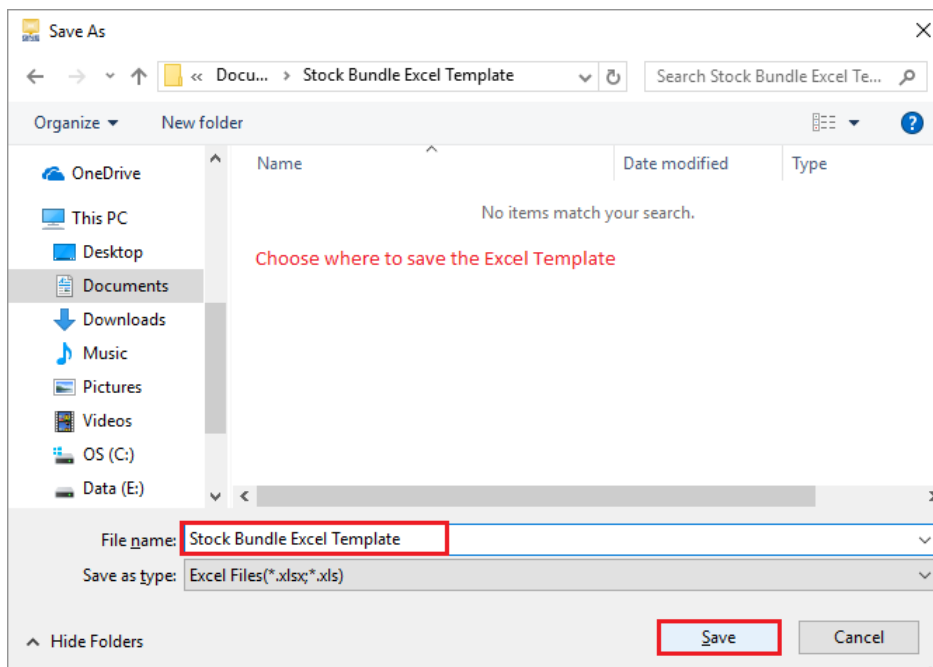

6. Choose any location to save the Excel Template