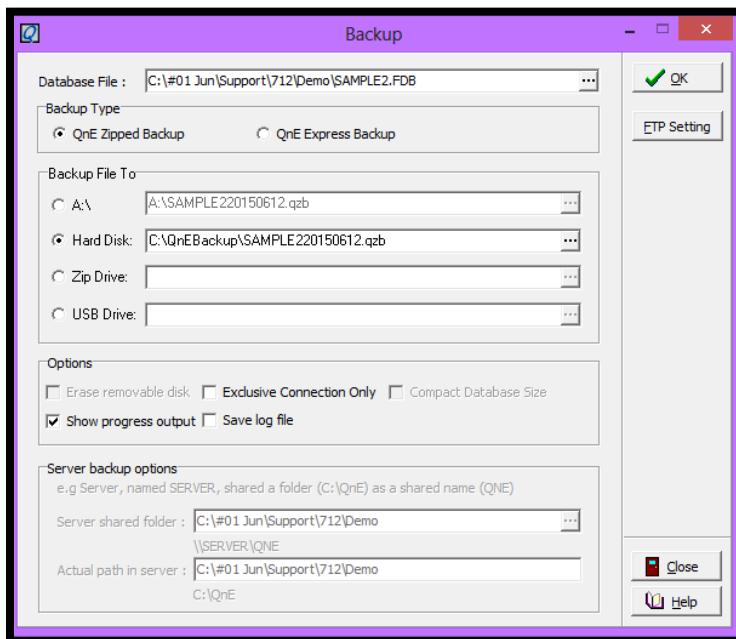

## How to Backup ?

GOTO File > Utilities > Backup

Database File: Database to backup and Database location

Backup Type: QnE Zipped Backup (Fix)

Backup File To: (Select one option only)

A:\ > A diskette drive is a term used to describe a floppy disk drive. (NO USED)

Hard Disk: > Normally point to Computer hard disk drive.

Zip Drive: > Extra memory backup location of hard disk drive.

USB Drive: > Extra memory backup location of hard disk drive.

Click OK to backup

Backup Complete and close. (If the close button was missing may press space bar OR [Alt+c] to close the backup screen)