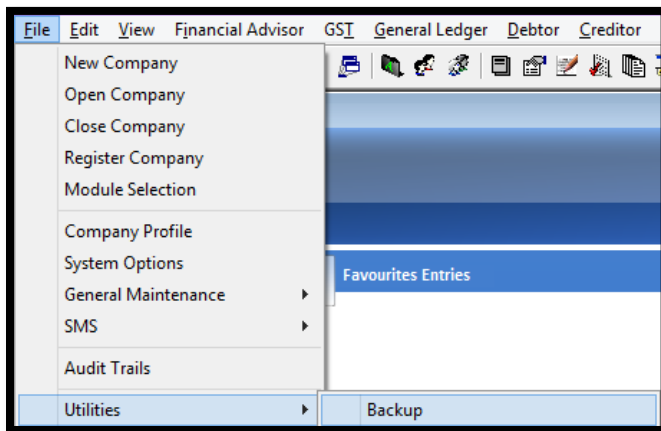

## How to Backup ?

GOTO File > Utilities > Backup

Database File: Database to backup and Database location

Backup Type: QnE Zipped Backup (Fix)

Backup File To: (Select one option only)

A:\ > A diskette drive is a term used to describe a floppy disk drive. (NO USED)

Hard Disk: > Normally point to Computer hard disk drive.

Zip Drive: > Extra memory backup location of hard disk drive.

USB Drive: > Extra memory backup location of hard disk drive.

Click OK to backup

Backup Complete and close. (If the close button was missing may press space bar OR [Alt+c] to close the backup screen)