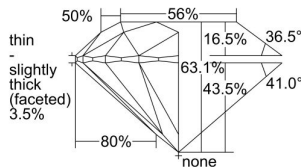

GIA®

FACSIMILE

GIA REPORT 7351587063

Verify this report at GIA.edu

GIA NATURAL DIAMOND DOSSIER®

July 21, 2020
GIA Report Number 7351587063
Shape and Cutting Style ..... Round Brilliant
Measurements ..... 4.09 - 4.12 x 2.59 mm

GRADING RESULTS

Carat Weight ..... 0.27 carat
Color Grade ..... E
Clarity Grade VS1
Cut Grade ..... Excellent

ADDITIONAL GRADING INFORMATION

Polish ..... Excellent
Symmetry ..... Excellent
Fluorescence ..... None
Clarity Characteristics..... Crystal, Cloud, Feather, Pinpoint
Inscription(s): GIA 7351587063

PROPORTIONS

Profile to actual proportions