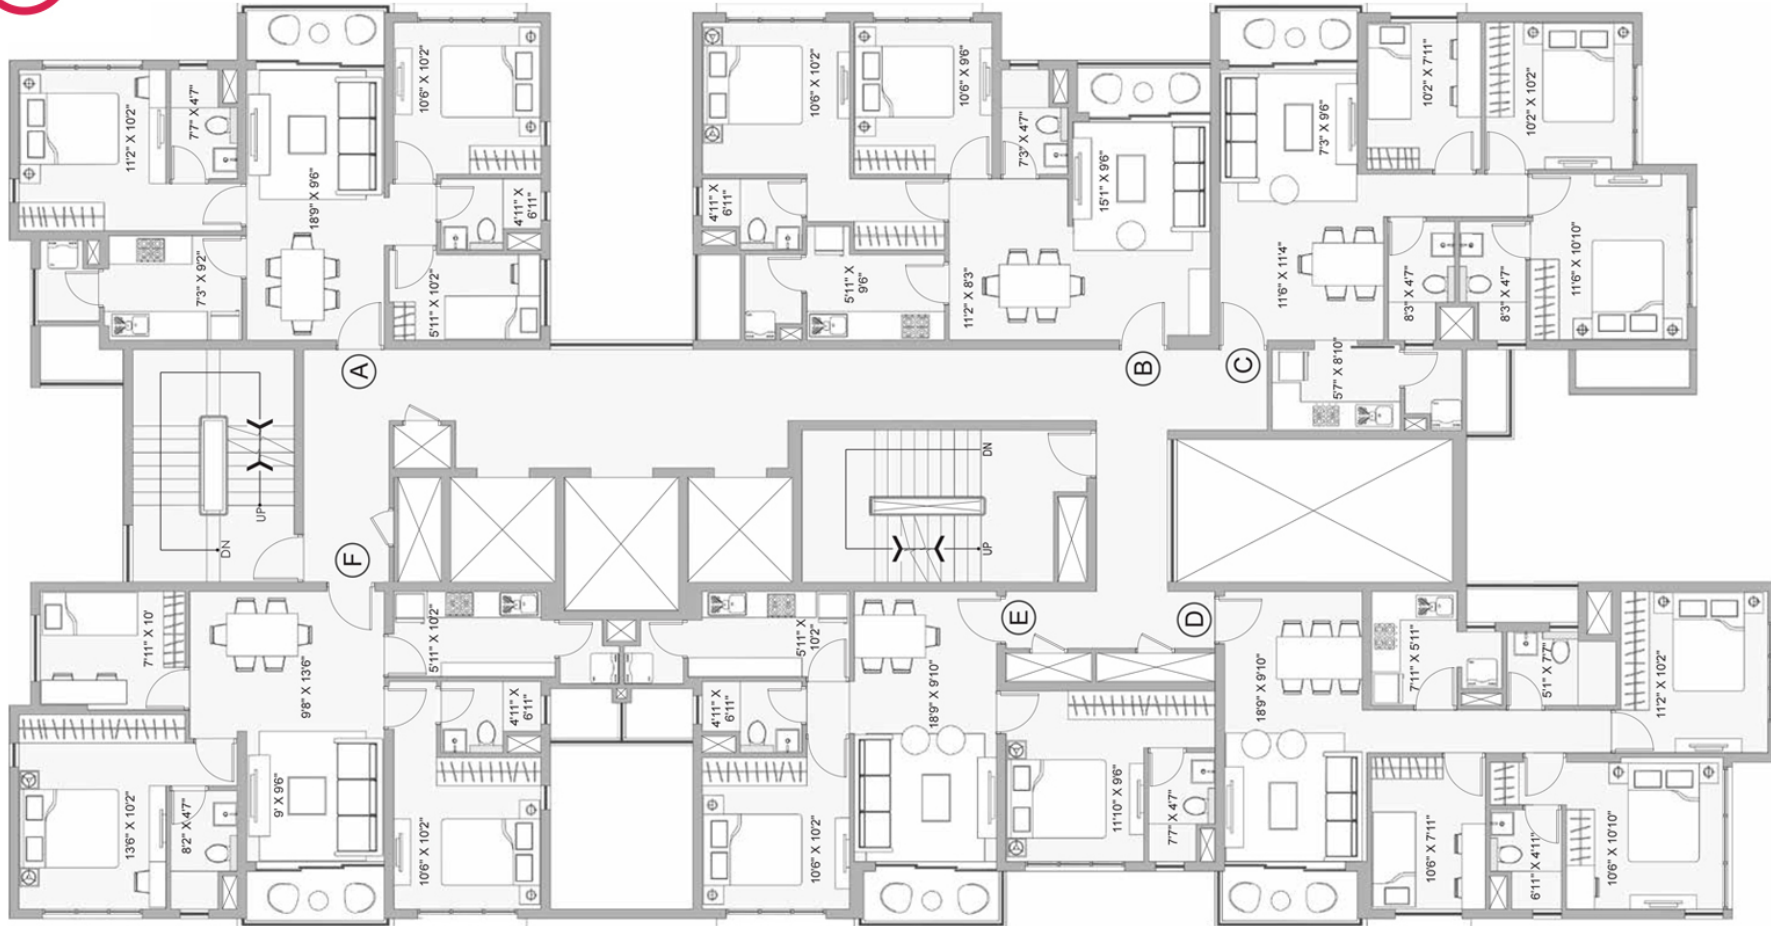

TYPICAL FLOOR PLAN: BLOCK 3

TYPICAL FLOOR	UNIT TYPE	UNIT VARIANTS	CARPET AREA (in SFT)	BALCONY AREA (in SFT)
8 - 20	A	4 BHK (Luxury)	1345	163
	B	4 BHK (Premium)	1119	130
2 - 20	C	3 BHK (Luxury)	865	131
	D	2 BHK (Premium)	592	83
	E	3 BHK (Premium)	664	97

TYPICAL FLOOR PLAN: BLOCK 5

TYPICAL FLOOR	UNIT TYPE	UNIT VARIANTS	CARPET AREA (in SFT)	BALCONY AREA (in SFT)
8 - 20	A	3 BHK(Luxury)	918	136
	B	2 BHK(Premium)	636	76
	C	3 BHK(Premium)	686	81
	D	3 BHK(Premium)	723	59
2 - 20	E	2 BHK(Premium)	591	78
	F	3 BHK(Luxury)	844	130

TYPICAL FLOOR PLAN: BLOCK 6

TYPICAL FLOOR	UNIT TYPE	UNIT VARIANTS	CARPET AREA (in SFT)	BALCONY AREA (in SFT)
3 - 20	A	4 BHK(Luxury)	1345	163
	B	4 BHK(Premium)	1119	130
8 - 20	C	3 BHK(Luxury)	865	131
	D	2 BHK(Premium)	592	93
	E	3 BHK(Premium)	664	97

TYPICAL FLOOR PLAN: BLOCK 7

TYPICAL FLOOR	UNIT TYPE	UNIT VARIANTS	CARPET AREA (in SFT)	BALCONY AREA (in SFT)
2 - 20	A	4 BHK(Luxury)	1345	163
	B	4 BHK(Premium)	1119	130
8 - 20	C	3 BHK(Luxury)	865	131
	D	2 BHK(Premium)	592	83
	E	3 BHK(Premium)	664	97